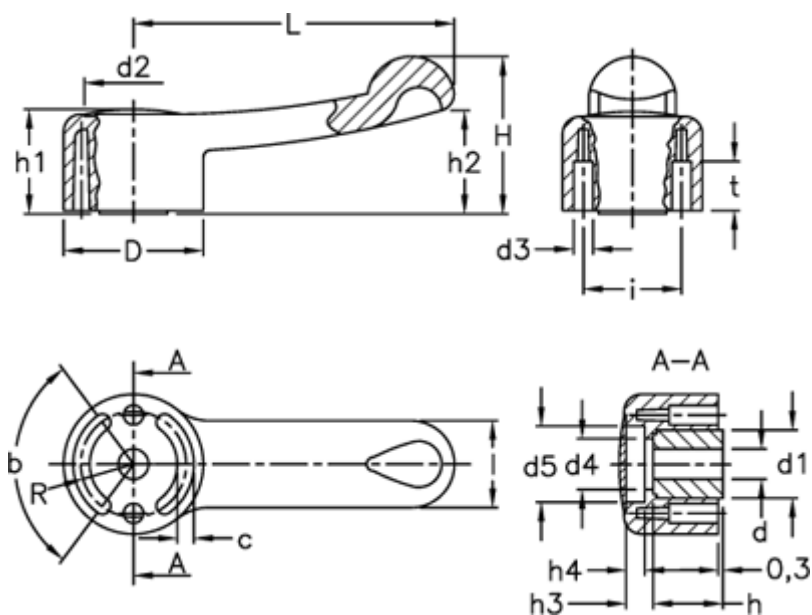

Article number: 23052121213
 Description: E+G Control lever
 ELC.67-A6-C3 grey

Measures

b (degrees)	= 125 +/-1	d H7	= 6	l	= 20
c	= 4.3	H	= 35	L	= 67
D	= 32	h	= 16.0	R	= 12.0
d1	= 15	h1	= 24	t	= 9.0
d2	= 22.5	h2	= 24		
d3	= 4	h3	= 5.0		
d4	= 10.0	h4	= 3		
d5	= 16.0	i	= 24		